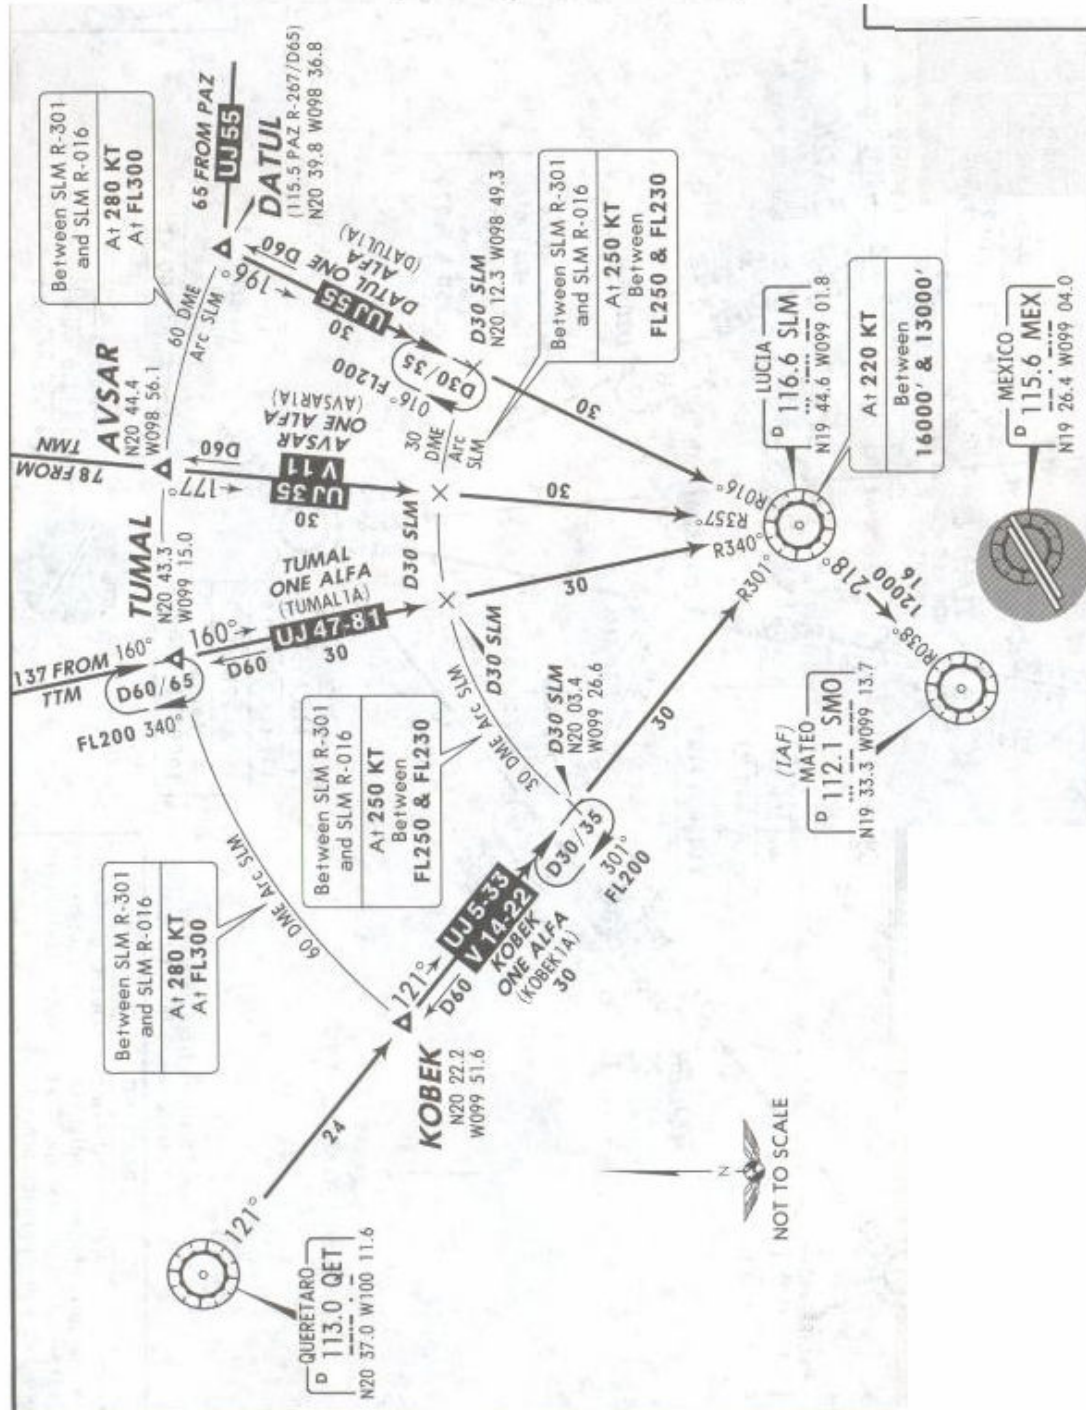

ATIS
127.65

Apt Elev
7316'

ARRIVALS RWYS 05L/R

12 JUN 09

AVSAR ONE ALFA (AVSARIA), DATUL ONE ALFA (DATUL1A)
KOBEK ONE ALFA (KOBEK1A), TUMAL ONE ALFA (TUMAL1A)

Direct distance from SMO to:
Lic Benito Juarez Intl **11 NM**

ROUTING

From DATUL, AVSAR, TUMAL and KOBEK, proceed on the corresponding radials to SLM, then intercept SLM R-218 to SMO and EXPECT authorization to proceed with approach procedure.

Alt Set: IN (MB on req)

Trans level: FL195 Trans alt: 18500'

1. These arrival instructions can be changed in accordance with ATC instructions by means of RADAR vectors and/or speed changes.
2. If due to aircraft performance your aircraft cannot adjust to the speed and/or altitude restrictions, please inform ATC as soon as possible so that the proper aircraft separation can be maintained.

NOT TO BE USED FOR ACTUAL NAVIGATION